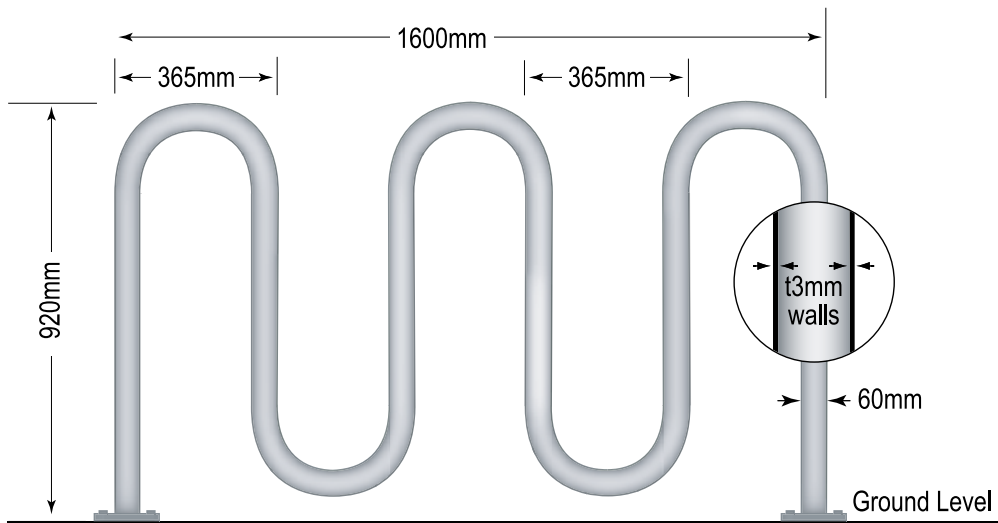

• bicycle parking for public spaces •

Baseplate: 130mm Dia.
10mm baseplate
3 x 16mm fixings

5 Wave Bike Rack Specifications

- Width: 1600mm
- Height: 920mm
- Tube Dia.: 60mm
- Baseplate: 130mm diameter
- Finishes: Hot-dip galvanised steel
- Options: Also available in 316 stainless steel (BKRWAVESS/I)

Model No. BKR5WAVE/B